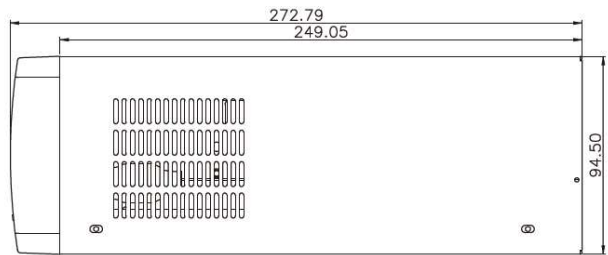

## High Performance Core™ 2 Duo Book Size PC

**Front View****Side View****Rear View**

Unit: mm

**Specification**

System	
<b>CPU Support</b>	Intel® Core™ 2 Duo up to 2.16GHz
<b>Chipset</b>	Intel® 945GME + ICH7R
<b>Memory Support</b>	2 x 240-Pin DDR2 DIMM socket (up to 4GB) 1~255 secs Watchdog timer selectable w /
<b>Watchdog</b>	Reset / NMI
<b>Power Supply</b>	ATX 220W (Energy Star)
<b>Operating System</b>	Win 7 / XP / XPE / 2000 / Vista
<b>System Weight</b>	5 kg (11.02lb)
<b>Dimension (W x H x D)</b>	300 x 94 x 270 mm (11.8" x 3.7" x 10.6" )
<b>Certificate</b>	FCC / CE (Class B) / UL / cUL