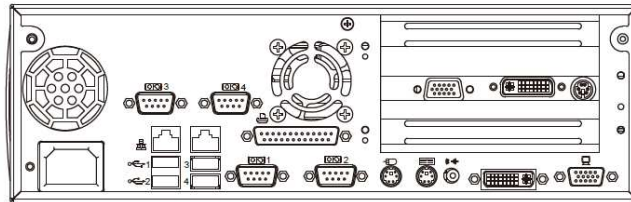

Unit: mm

Specification

System	
CPU Support	Intel® Core™ 2 Duo up to 2.16GHz
Chipset	Intel® 945GME + ICH7R
Memory Support	2 x 240-Pin DDR2 DIMM socket (up to 4GB) 1~255 secs Watchdog timer selectable w /
Watchdog	Reset / NMI
Power Supply	ATX 220W (Energy Star)
Operating System	Win 7 / XP / XPE / 2000 / Vista
System Weight	5 kg (11.02lb)
Dimension (W x H x D)	300 x 94 x 270 mm (11.8" x 3.7" x 10.6")
Certificate	FCC / CE (Class B) / UL / cUL

I/O Ports

Drive Bays	1 x 3.5" IDE / SATA HDD or 2 x 2.5" IDE / SATA HDD & 1 x slim CD / DVD-ROM (optional)
USB	6 x USB 2.0 (2 x USB 2.0 with bracket (optional))
Serial Port	4 x COM port, COM 2 for RS232/422/485 (+5/+12V, optional set with jumper)
Parallel Port	1 x Parallel port (SPP / EPP / ECP)
Keyboard / Mouse	2 x PS/2 port
LAN	2 x onboard RJ-45, 10/100/1000 Mbps (Intel® 82573)

VGA	1 x VGA
DVI	1 x DVI (switchable to VGA with adaptor)
Audio	Line-out (Realtek ALC655 AC '97 codec)
Expansion Slots	1 x PCI-E (16X) + 1 x PCI or 2 x PCI

Environment

Operation Temp.	0° ~ 40° C (32° ~ 104° F)
Storage Temp.	- 20° ~ 60° C (- 4° ~ 140° F)
Humidity	20% ~ 90%

Ordering Information

SA-5090RA-A0W	Book size PC (white color) with Core™ 2 Duo MB, CD-ROM front bezel
SA-5090RA-S0W	Book size PC (white color) with Core™ 2 Duo MB, without CD-ROM / FDD front bezel
SA-5090RA-A0B	Book size PC (black color) with Core™ 2 Duo MB, CD-ROM front bezel
SA-5090RA-S0B	Book size PC (black color) with Core™ 2 Duo MB, without CD-ROM / FDD front bezel
SR-5095RA-R1N	1 x PCI-E (16X) + 1 x PCI
SR-5095RA-R2N	2 x PCI
SA-5070RZ-RMW-P	RoHS rackmount for BPC-8090 (white color)
SA-5070RZ-RMB-P	RoHS rackmount for BPC-8090 (black color)
SA-5070RZ-WMW-P	RoHS wallmount for BPC-8090 (white color)
SA-5070RZ-WMB-P	RoHS wallmount for BPC-8090 (black color)

All of trademarks and brand names are the property of their owners. Trademark "Protech" is the property of Protech Systems Co., Ltd. All information contained in this document is subject to change without any prior notice. This catalog is copyrighted in Dec. 2012.