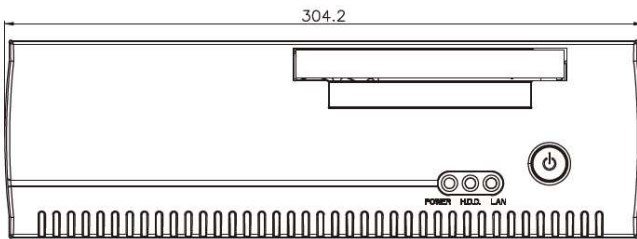

## High Performance Core™ 2 Duo Book Size PC

**Front View****Side View****Rear View**

Unit: mm

**Specification**

System	
<b>CPU Support</b>	Intel® Core™ 2 Duo up to 2.16GHz
<b>Chipset</b>	Intel® 945GME + ICH7R
<b>Memory Support</b>	2 x 240-Pin DDR2 DIMM socket (up to 4GB) 1~255 secs Watchdog timer selectable w /
<b>Watchdog</b>	Reset / NMI
<b>Power Supply</b>	ATX 220W (Energy Star)
<b>Operating System</b>	Win 7 / XP / XPE / 2000 / Vista
<b>System Weight</b>	5 kg (11.02lb)
<b>Dimension (W x H x D)</b>	300 x 94 x 270 mm (11.8" x 3.7" x 10.6" )
<b>Certificate</b>	FCC / CE (Class B) / UL / cUL