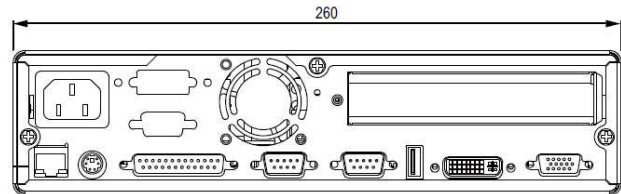

BPC

BPC-8960

Slim Dual Core Atom™ D525 Book Size PC

Features and Benefits:

- Supports Atom™ D525 Dual Core CPU
- Supports DDR3 Memory up to 4GB
- Slim and compact size PC, only 62mm (2.44") high
- Perfect and space critical applications
- One expansion slot (1 x PCI or 1 x PCI-E)
- Supports infrared transmission

BPC-8960

Slim Dual Core Atom™ D525 Book Size PC

Front View

Rear View

Side View

Unit: mm

Specification

System	
CPU Type	Intel® Atom™ D525 (Dual-Core) (1.8 GHz)
Chipset	Intel® ICH8M
Memory Support	2 x DDR3 DIMM Socket (up to 4GB)
Power Supply	ATX 110W (Open frame)
Operating System	Win 7 / XP / XPE / 2000 / Vista / WEPOS
System Weight	3.3 kg (7.28lb)
Dimension (WxHxD)	260 x 62 x 240 mm (10.24" x 2.44" x 9.45")
Certificate	FCC / CE (Class B)

I/O Ports

Drive Bays	1 x 2.5" SATA HDD & 1 x slim DVD-ROM (optional) or 2 x 2.5" SATA HDD without DVD-ROM
USB	3 x USB 2.0
Serial Port	4 x COM port, COM 2 for RS232/422/485 (+5/+12V, optional set with jumper)
Parallel Port	1 x parallel port (SPP / EPP / ECP)