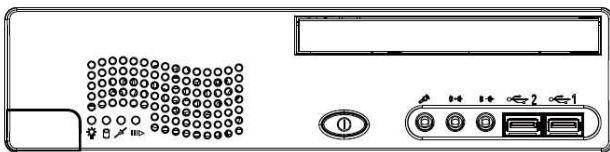

BPC

BPC-8960

Slim Dual Core Atom™ D525 Book Size PC

Features and Benefits:

- Supports Atom™ D525 Dual Core CPU
- Supports DDR3 Memory up to 4GB
- Slim and compact size PC, only 62mm (2.44") high
- Perfect and space critical applications
- One expansion slot (1 x PCI or 1 x PCI-E)
- Supports infrared transmission

BPC-8960

Slim Dual Core Atom™ D525 Book Size PC

Front View

Rear View

Side View

Unit: mm

Specification

System	
CPU Type	Intel® Atom™ D525 (Dual-Core) (1.8 GHz)
Chipset	Intel® ICH8M
Memory Support	2 x DDR3 DIMM Socket (up to 4GB)
Power Supply	ATX 110W (Open frame)
Operating System	Win 7 / XP / XPE / 2000 / Vista / WEPOS
System Weight	3.3 kg (7.28lb)
Dimension (WxHxD)	260 x 62 x 240 mm (10.24" x 2.44" x 9.45")
Certificate	FCC / CE (Class B)