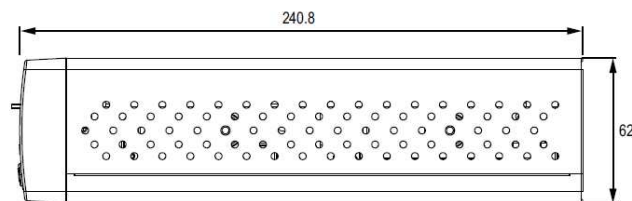

BPC-8960

Slim Dual Core Atom™ D525 Book Size PC

Front View

Rear View

Side View

Unit: mm

Specification

System	
CPU Type	Intel® Atom™ D525 (Dual-Core) (1.8 GHz)
Chipset	Intel® ICH8M
Memory Support	2 x DDR3 DIMM Socket (up to 4GB)
Power Supply	ATX 110W (Open frame)
Operating System	Win 7 / XP / XPE / 2000 / Vista / WEPOS
System Weight	3.3 kg (7.28lb)
Dimension (WxHxD)	260 x 62 x 240 mm (10.24" x 2.44" x 9.45")
Certificate	FCC / CE (Class B)

I/O Ports

Drive Bays	1 x 2.5" SATA HDD & 1 x slim DVD-ROM (optional) or 2 x 2.5" SATA HDD without DVD-ROM
USB	3 x USB 2.0
Serial Port	4 x COM port, COM 2 for RS232/422/485 (+5/+12V, optional set with jumper)
Parallel Port	1 x parallel port (SPP / EPP / ECP)